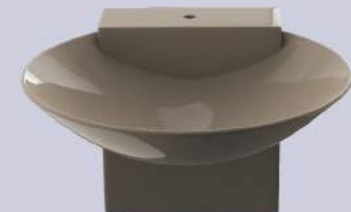

C0462 Basin
(410x365x185)

Verve

C0296 Floor Mounted Coupled Closet
including Soft Close Seat Cover
(Dual Outlet S-220mm)
(670x360x770)
C0762 Cistern Set Including Fittings

Pristine V

C0429 Bowl Basin
(545x430x165)